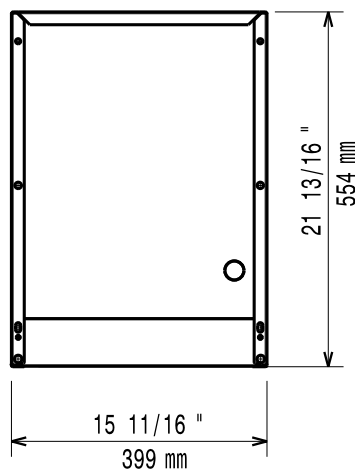

APPROVAL: _____

Experience the Excellence
www.electroluxprofessional.com

- Pair of side kicking strips for concrete installation PNC 206265
- 2 drawers for open base cupboards, 100mm height PNC 206318
- Door for open base cupboard PNC 206350
- Base support for feet or wheels - 400mm (700/900) PNC 206366
- Base support for feet or wheels - 800mm (700/900) PNC 206367
- Base support for feet or wheels - 1200mm (700/900) PNC 206368
- Base support for feet or wheels - 1600mm (700/900) PNC 206369
- Base support for feet or wheels - 2000mm (700/900) PNC 206370
- Rear paneling - 600mm (700/900XP) PNC 206373
- Rear paneling - 800mm (700/900) PNC 206374
- Rear paneling - 1000mm (700/900) PNC 206375
- Rear paneling - 1200mm (700/900) PNC 206376
- Base support for feet or wheels - 600mm (700/900) PNC 206431

Front

Side

Top

Key Information:

External dimensions, Width:	
371112 (E7BAND0000)	400 mm
External dimensions, Depth:	550 mm
External dimensions, Height:	600 mm
Net weight:	10 kg