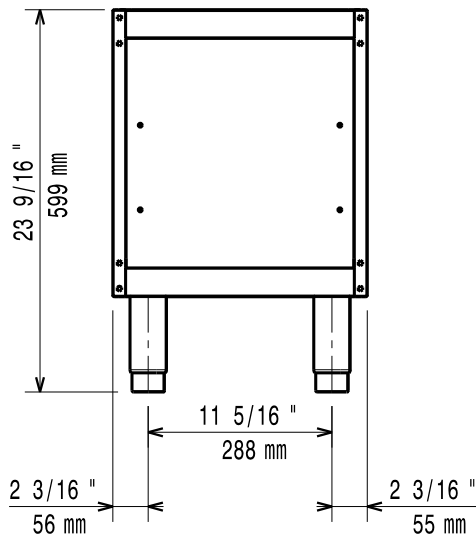

Short Form Specification

Item No. _____

Open base to store pots, pans, sheet pans etc. To be installed below 700XP top units in island type installations with operations from one side. Constructed in stainless steel with Scotch Brite finish. Delivered with 50 mm height adjustable feet.

Front

Side

Top

Key Information:

External dimensions, Width:	
371112 (E7BAND0000)	400 mm
External dimensions, Depth:	550 mm
External dimensions, Height:	600 mm
Net weight:	10 kg