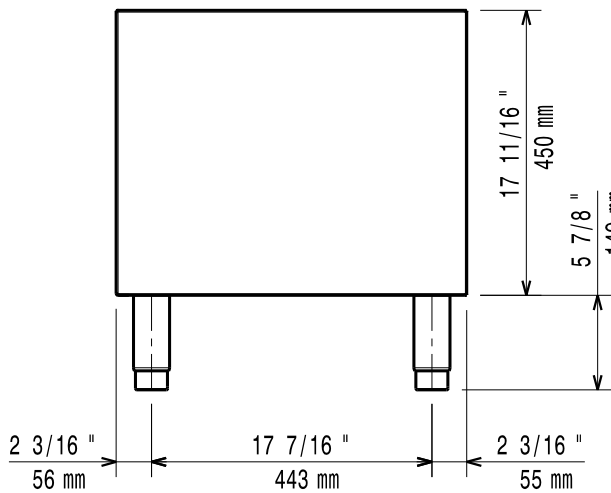

APPROVAL: _____

Experience the Excellence
www.electroluxprofessional.com

- Pair of side kicking strips for concrete installation PNC 206265
- 2 drawers for open base cupboards, 100mm height PNC 206318
- Door for open base cupboard PNC 206350
- Base support for feet or wheels - 400mm (700/900) PNC 206366
- Base support for feet or wheels - 800mm (700/900) PNC 206367
- Base support for feet or wheels - 1200mm (700/900) PNC 206368
- Base support for feet or wheels - 1600mm (700/900) PNC 206369
- Base support for feet or wheels - 2000mm (700/900) PNC 206370
- Rear paneling - 600mm (700/900XP) PNC 206373
- Rear paneling - 800mm (700/900) PNC 206374
- Rear paneling - 1000mm (700/900) PNC 206375
- Rear paneling - 1200mm (700/900) PNC 206376
- Base support for feet or wheels - 600mm (700/900) PNC 206431

Front

Side

Top

Key Information:

External dimensions, Width:	
371112 (E7BAND0000)	400 mm
External dimensions, Depth:	550 mm
External dimensions, Height:	600 mm
Net weight:	10 kg